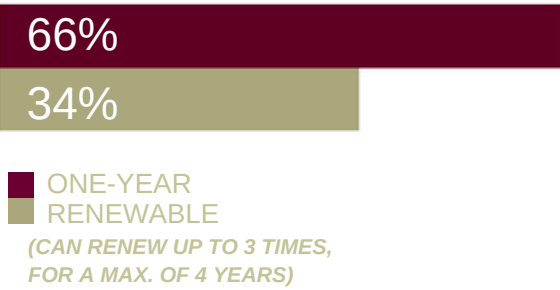

2022 CFFRV SCHOLARSHIP PROGRAM

TOTAL AMOUNT AWARDED

$1,970,000*

*FOR USE DURING THE NEXT FOUR YEARS

Race/Ethnicity Demographics

- American Indian / Alaska Native- 0%
- Asian- 6%
- Asian-Indian- 2%
- Black or African American- 4%
- Hispanic or Latino- 24%
- Native Hawaiian or Other Pacific Islander- 0%
- White- 51%
- Two or more Races selected- 12%
- Choose not to respond- 1%

SCHOLARSHIPS AWARDED
APPLICATIONS RECEIVED