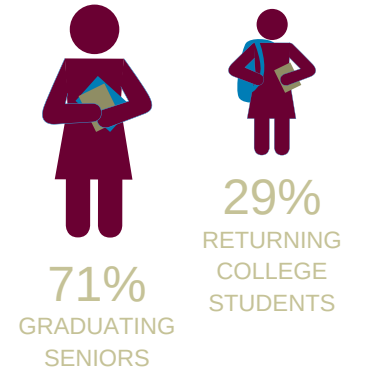

# 2022 CFFRV SCHOLARSHIP PROGRAM

TOTAL AMOUNT AWARDED

**\$1,970,000\***

*\*FOR USE DURING THE NEXT FOUR YEARS*

## Race/Ethnicity Demographics

- American Indian / Alaska Native- 0%
- Asian- 6%
- Asian-Indian- 2%
- Black or African American- 4%
- Hispanic or Latino- 24%
- Native Hawaiian or Other Pacific Islander- 0%
- White- 51%
- Two or more Races selected- 12%
- Choose not to respond- 1%