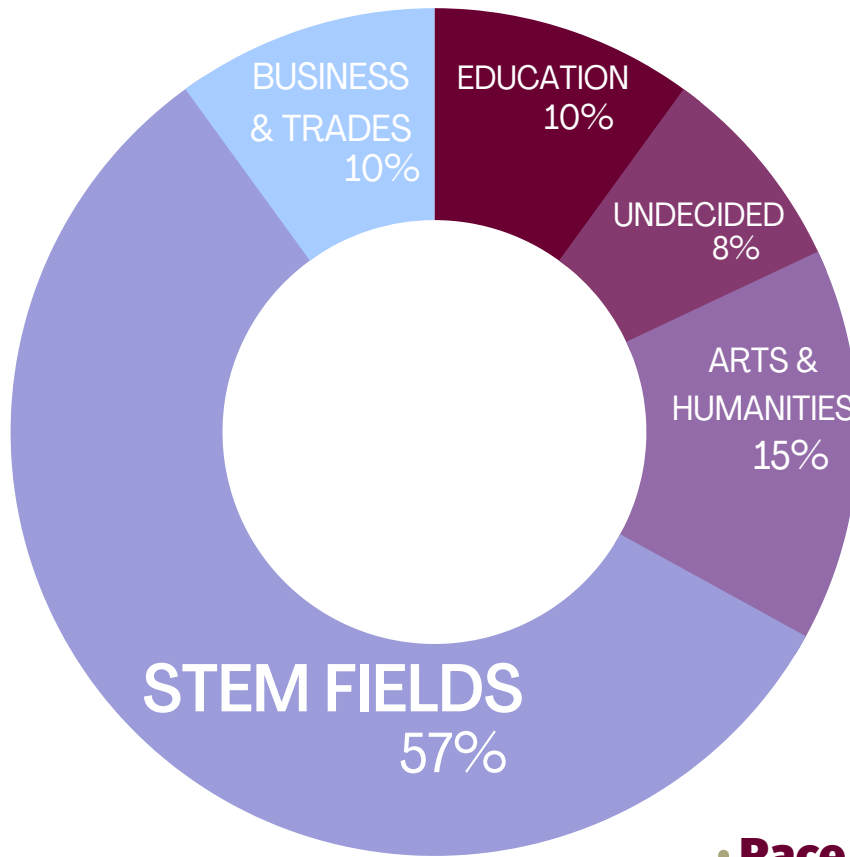

# 2022 CFFRV SCHOLARSHIP PROGRAM

TOTAL AMOUNT AWARDED

**\$1,970,000\***

*\*FOR USE DURING THE NEXT FOUR YEARS*

## Race/Ethnicity Demographics

- American Indian / Alaska Native- 0%
- Asian- 6%
- Asian-Indian- 2%
- Black or African American- 4%
- Hispanic or Latino- 24%
- Native Hawaiian or Other Pacific Islander- 0%
- White- 51%
- Two or more Races selected- 12%
- Choose not to respond- 1%

**SCHOLARSHIPS AWARDED**  
**APPLICATIONS RECEIVED**