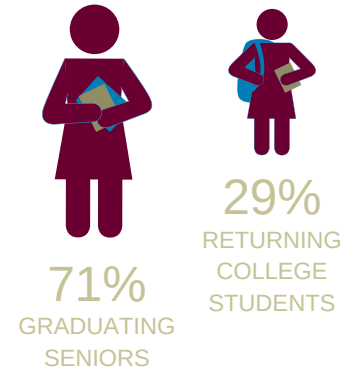

# 2022 CFFRV SCHOLARSHIP PROGRAM

TOTAL AMOUNT AWARDED

**\$1,970,000\***

*\*FOR USE DURING THE NEXT FOUR YEARS*

## Race/Ethnicity Demographics

- American Indian / Alaska Native- 0%
- Asian- 6%
- Asian-Indian- 2%
- Black or African American- 4%
- Hispanic or Latino- 24%
- Native Hawaiian or Other Pacific Islander- 0%
- White- 51%
- Two or more Races selected- 12%
- Choose not to respond- 1%