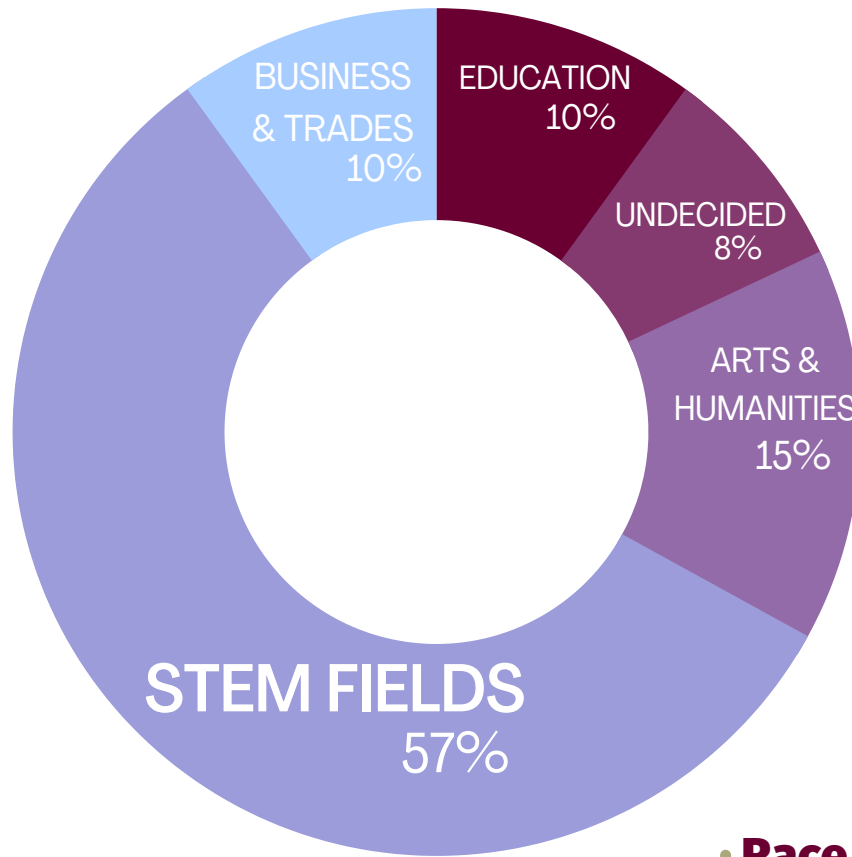

# 2022 CFFRV SCHOLARSHIP PROGRAM

TOTAL AMOUNT AWARDED

**\$1,970,000\***

*\*FOR USE DURING THE NEXT FOUR YEARS*

## Race/Ethnicity Demographics

- American Indian / Alaska Native- 0%
- Asian- 6%
- Asian-Indian- 2%
- Black or African American- 4%
- Hispanic or Latino- 24%
- Native Hawaiian or Other Pacific Islander- 0%
- White- 51%
- Two or more Races selected- 12%
- Choose not to respond- 1%